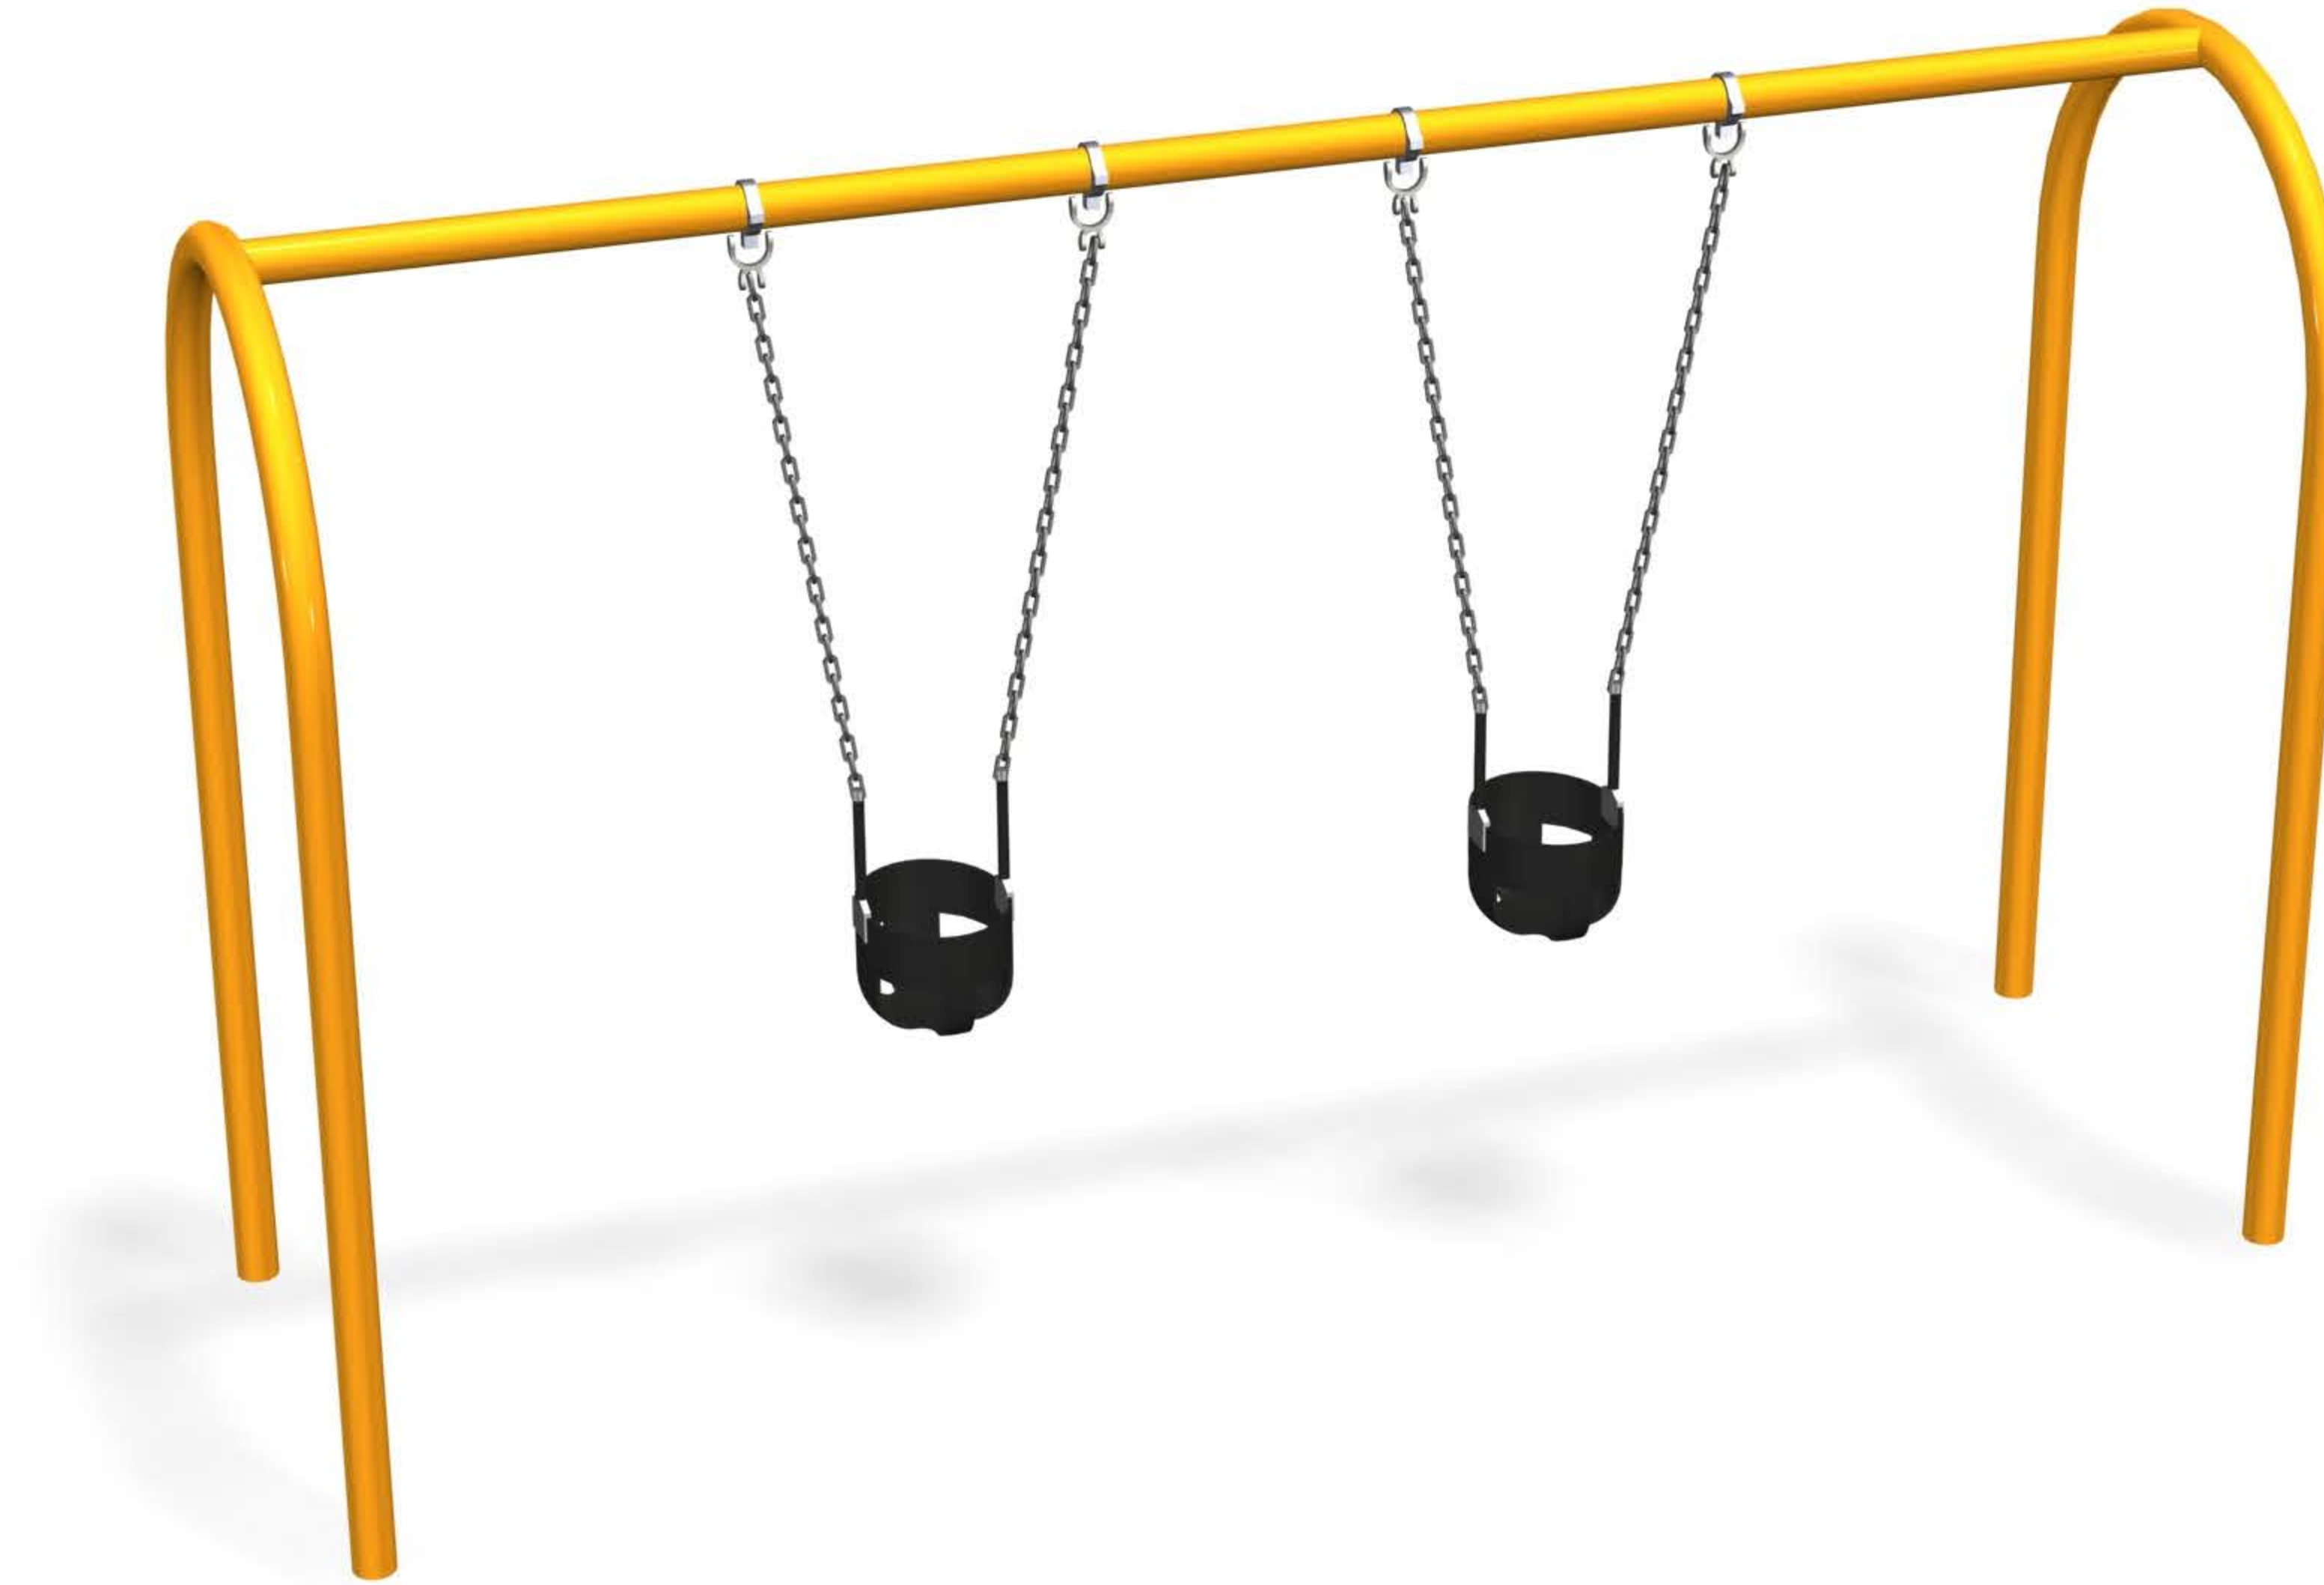

2 inch Arch Swing Frame Anti-Wrap Hangers

**Better playgrounds.
Better world.®**

playlsi.com

Proudly presented by:

LS
**landscape
structures®**