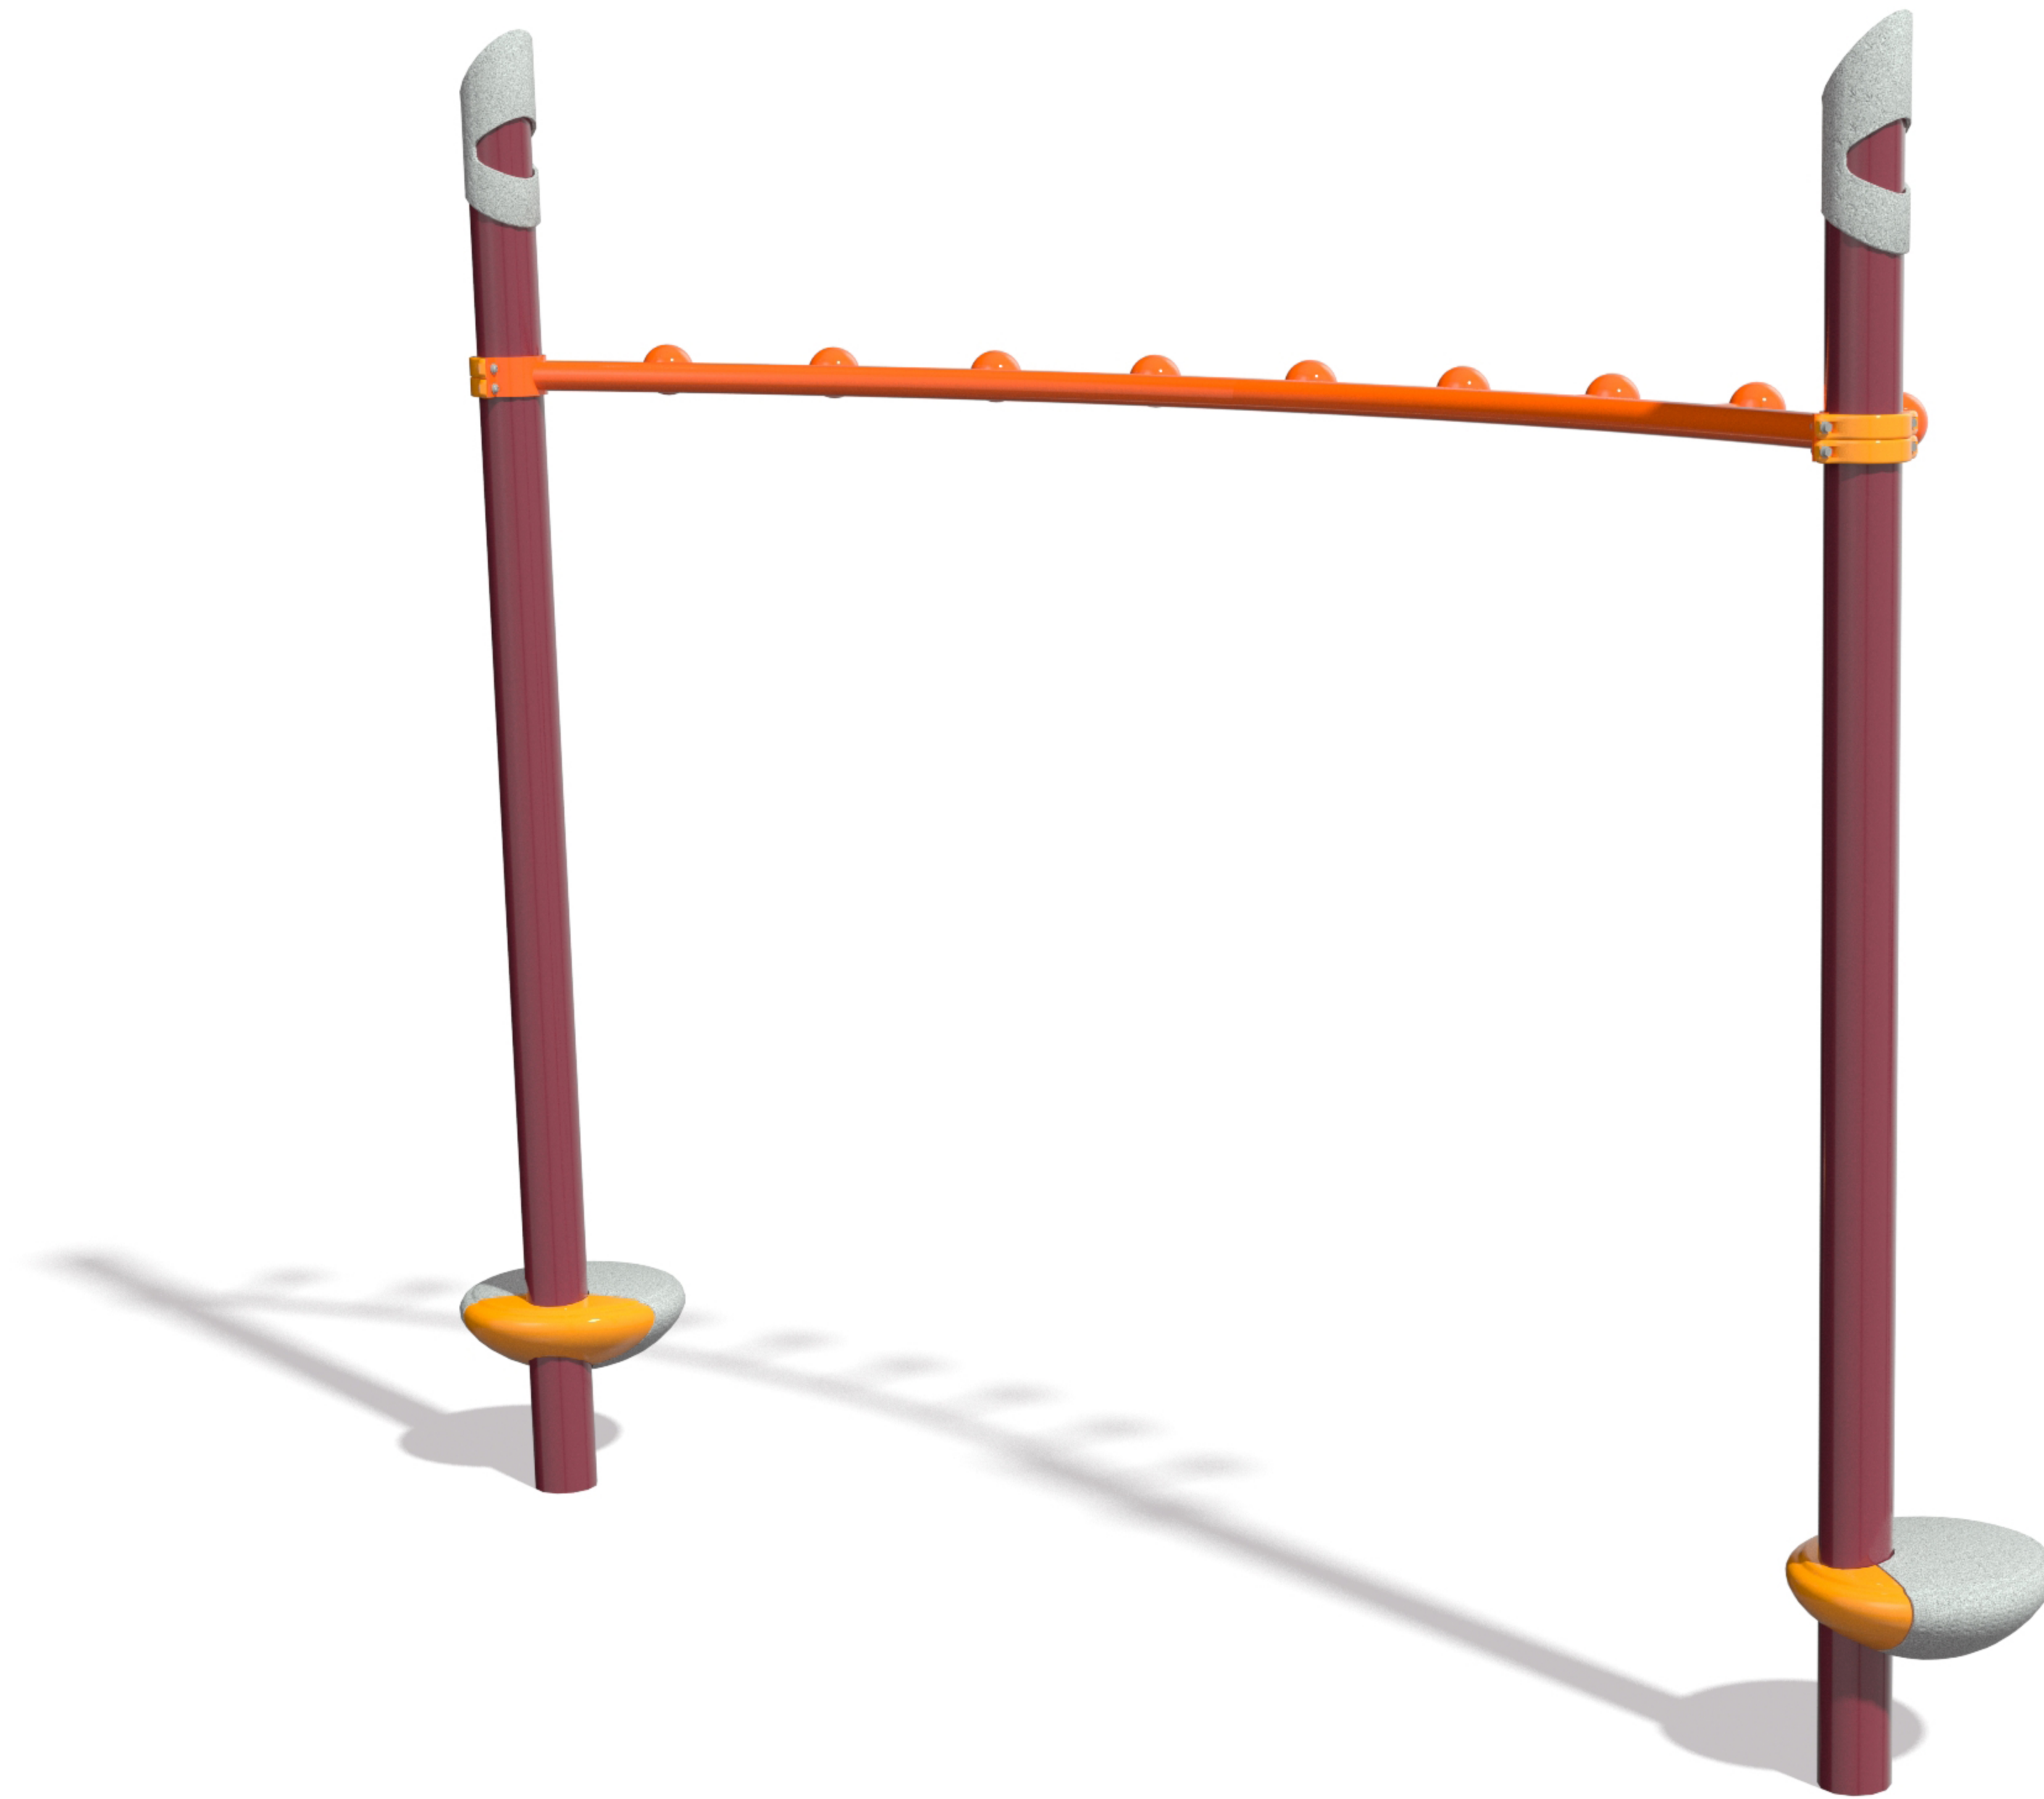

Fitcore™ Extreme Peg Bridge (13+)

May 24, 2018 243862 Peg Bridge

FOR A BETTER TOMORROW
WE PLAY TODAY

shapedbyplay.com

Proudly presented by: