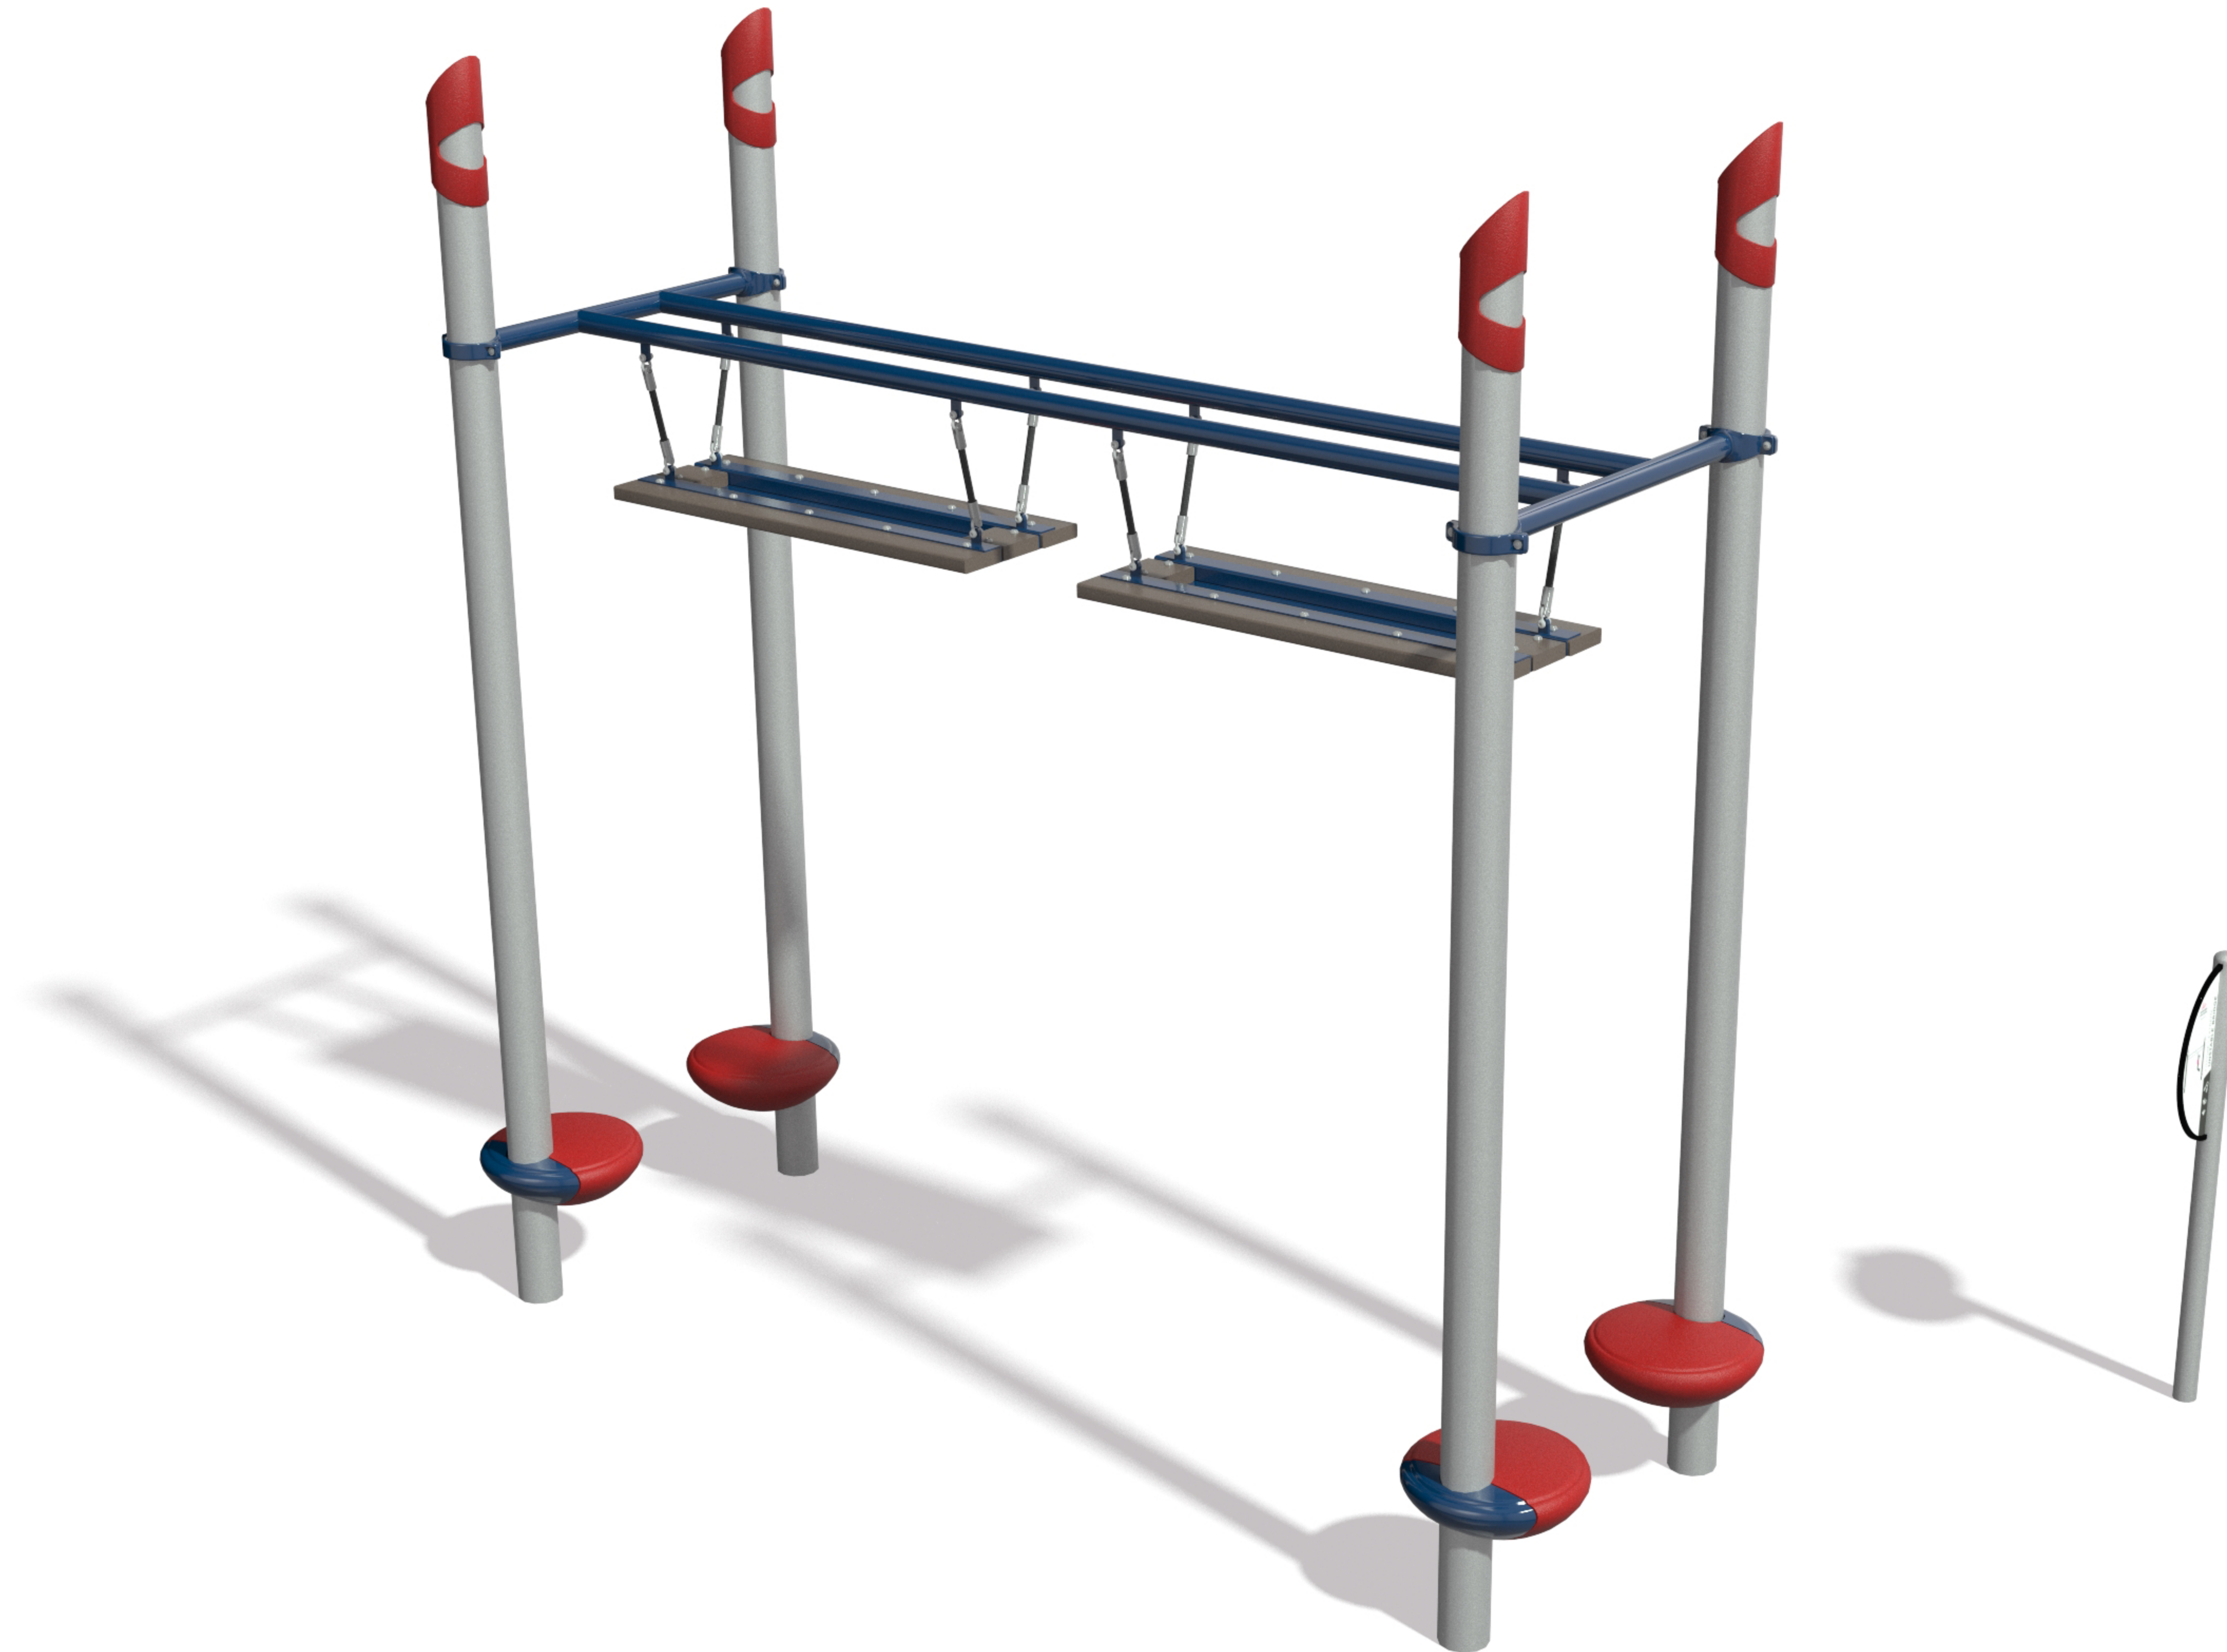

Fitcore™ Extreme Unstable Bridge (13+)

May 24, 2018 244063 Unstable Bridge

FOR A BETTER TOMORROW
WE PLAY TODAY

shapedbyplay.com

Proudly presented by: