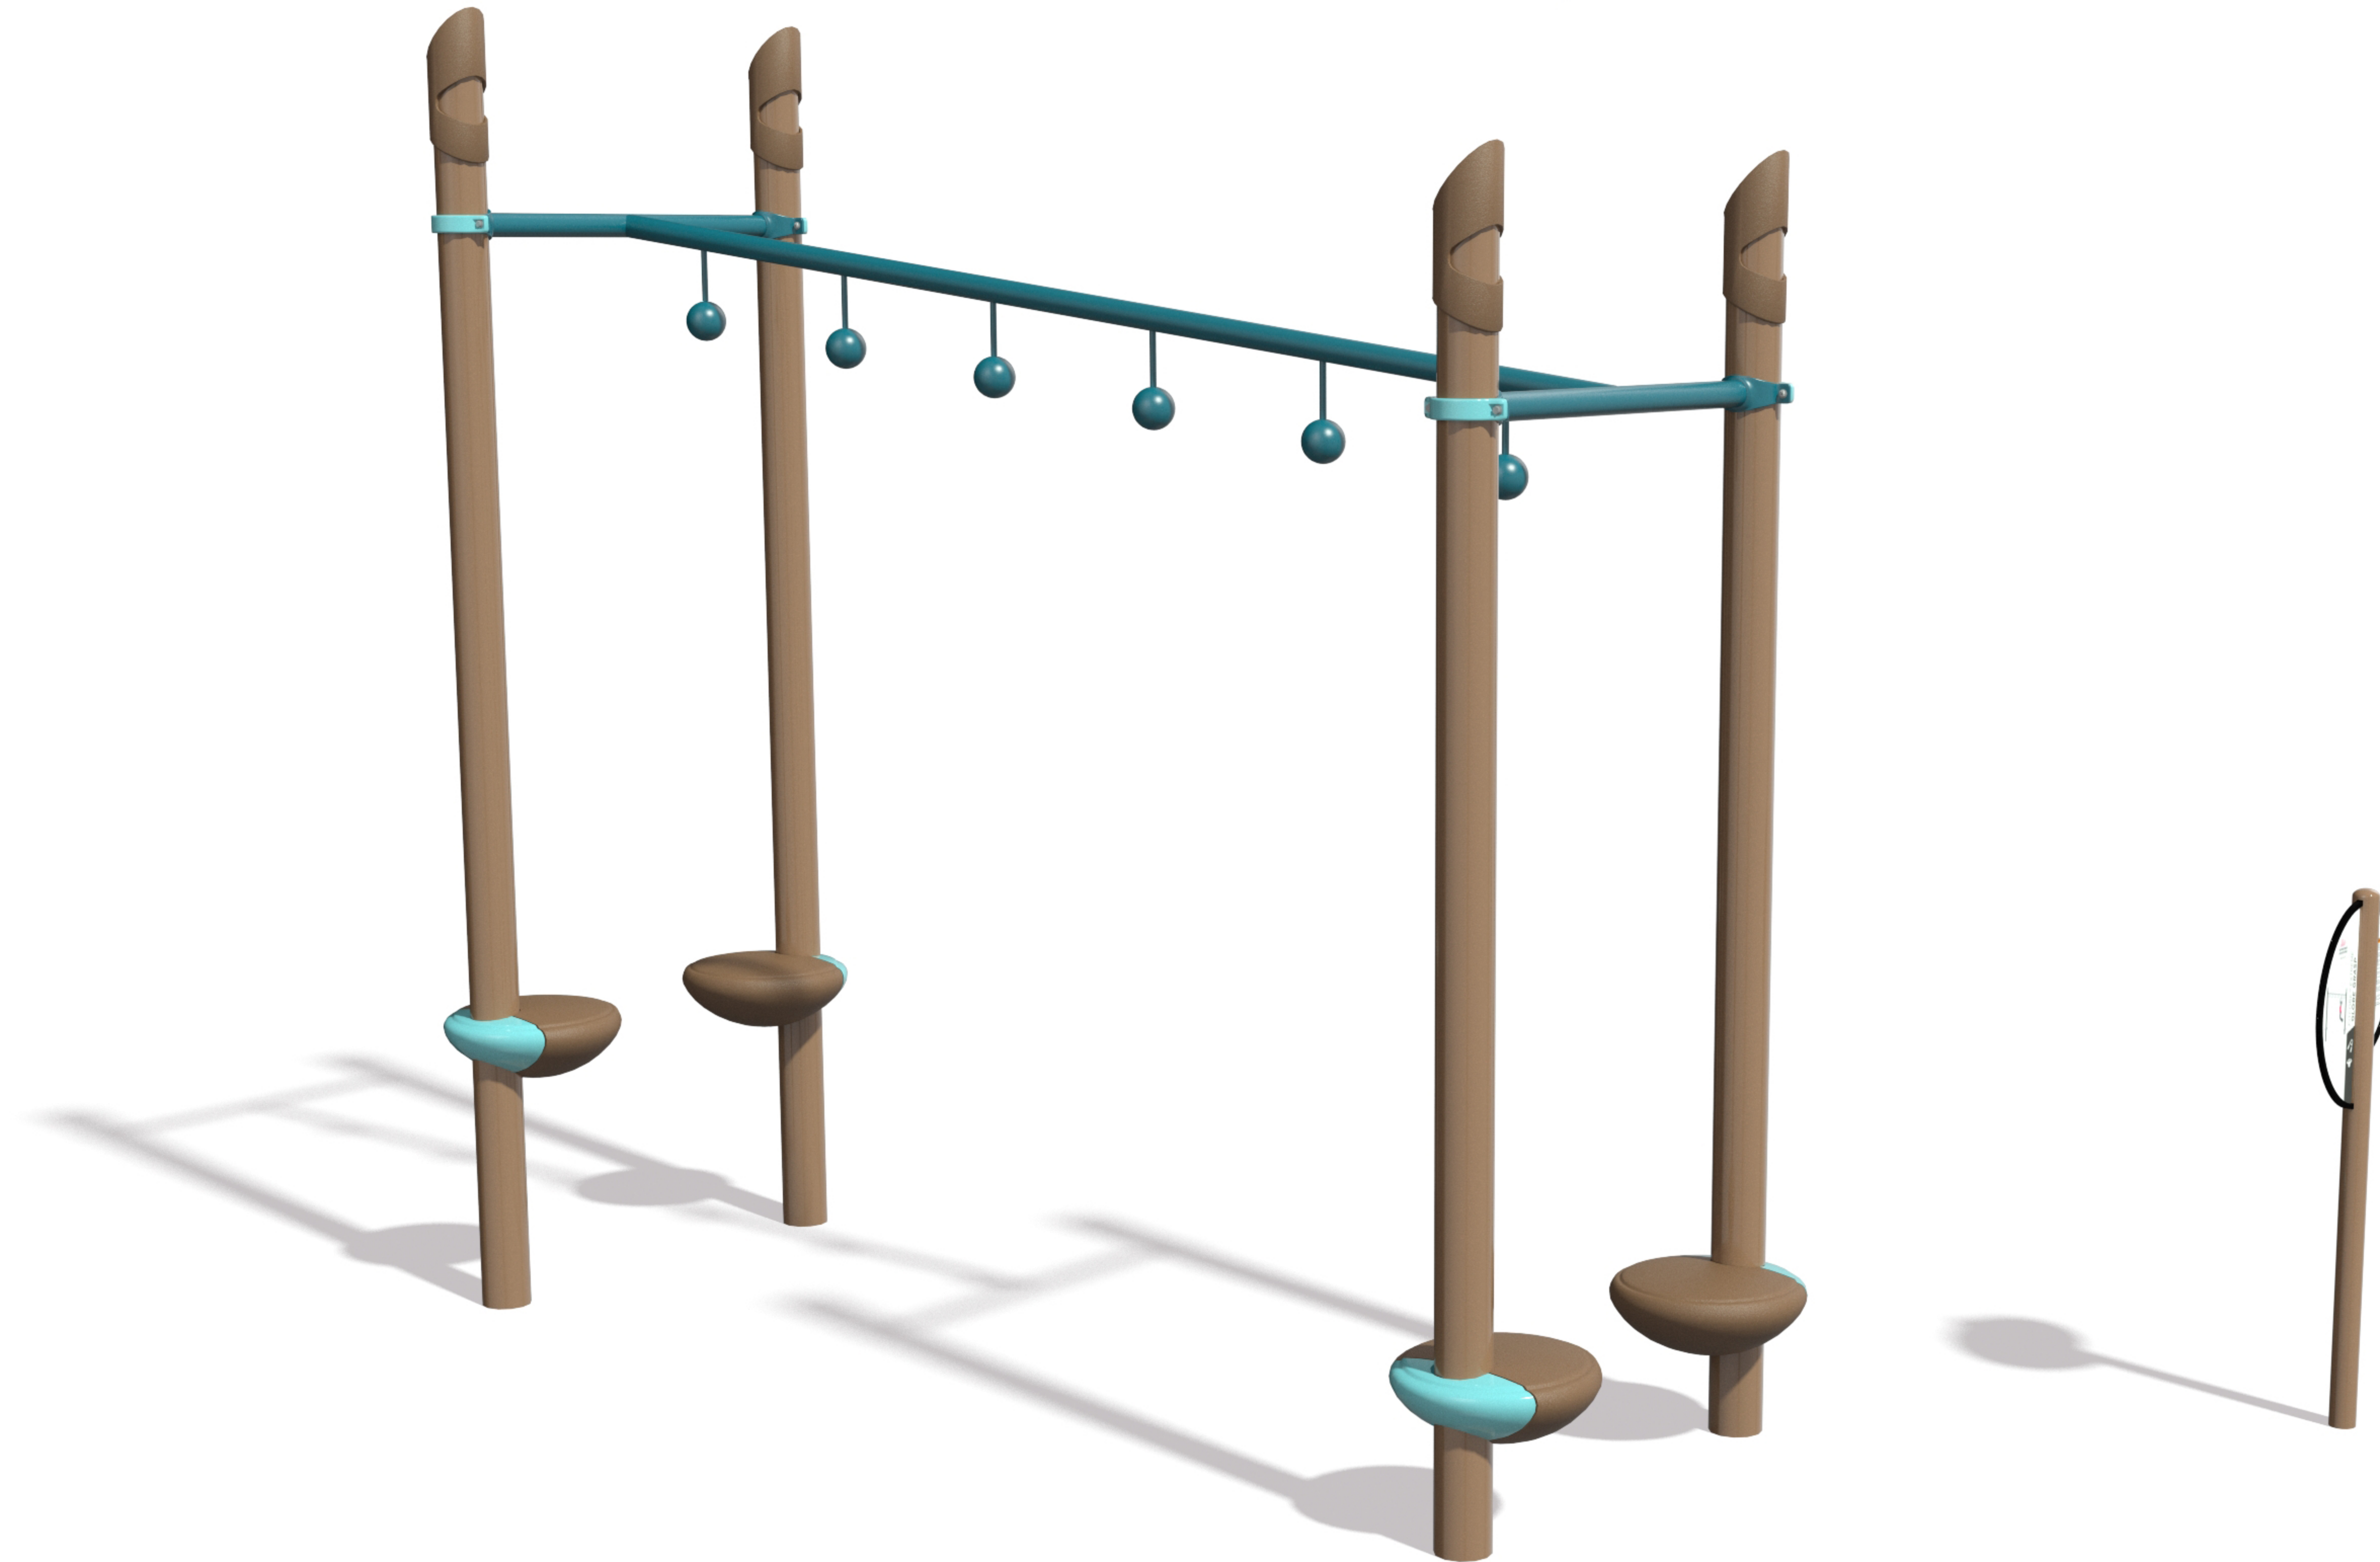

Fitcore™ Extreme Globe Grasp (13+)

May 24, 2018 243870 Globe Grasp

FOR A BETTER TOMORROW
WE PLAY TODAY

shapedbyplay.com

Proudly presented by: