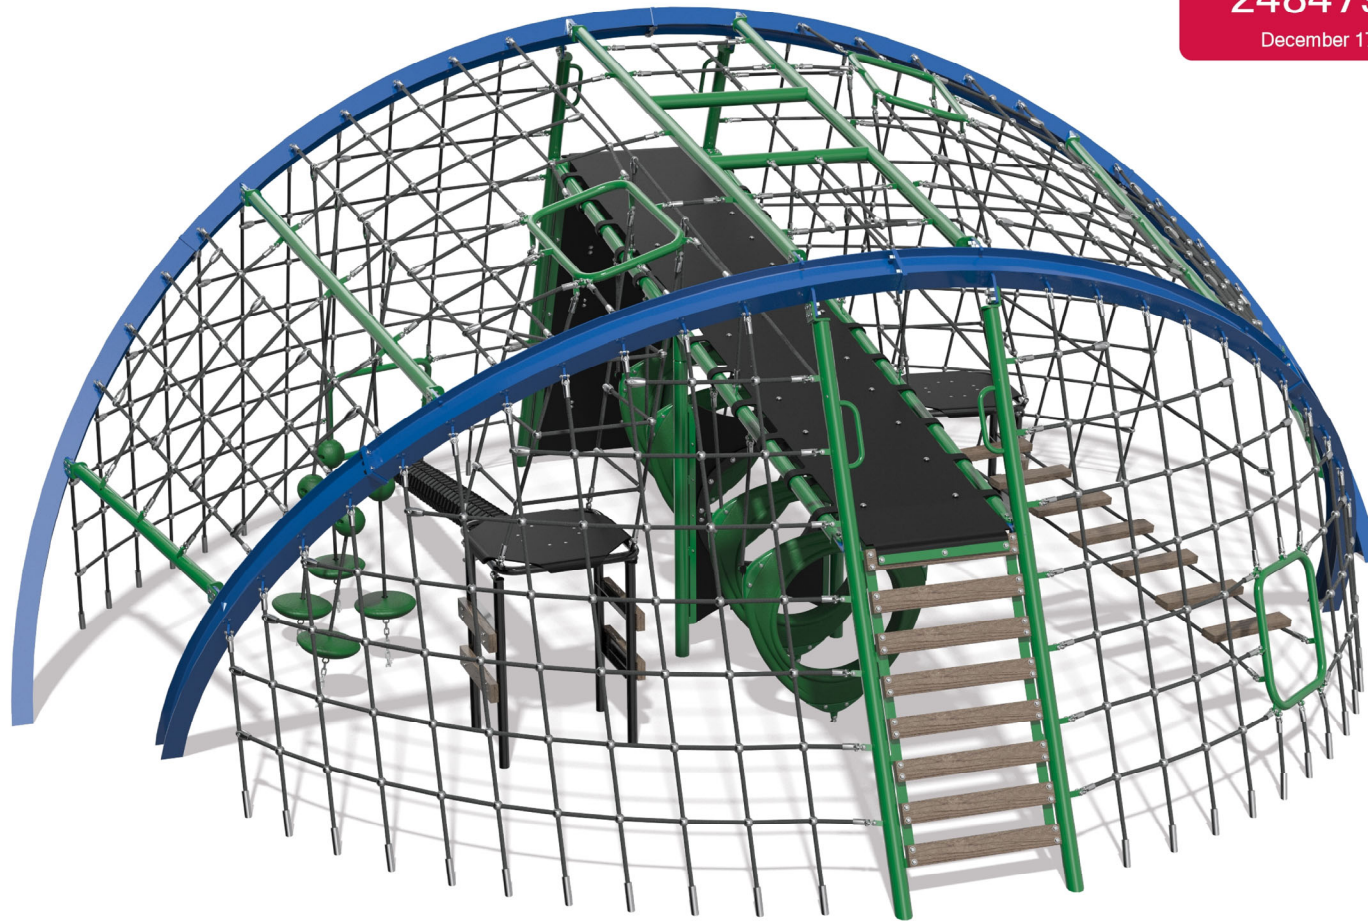

248479 Crab Trap

December 17, 2018 248479 CrabTrap

Sm
landscape
structures®

FOR A BETTER TOMORROW
WE PLAY TODAY

shapedbyplay.com

Proudly presented by:

Sm
landscape
structures®