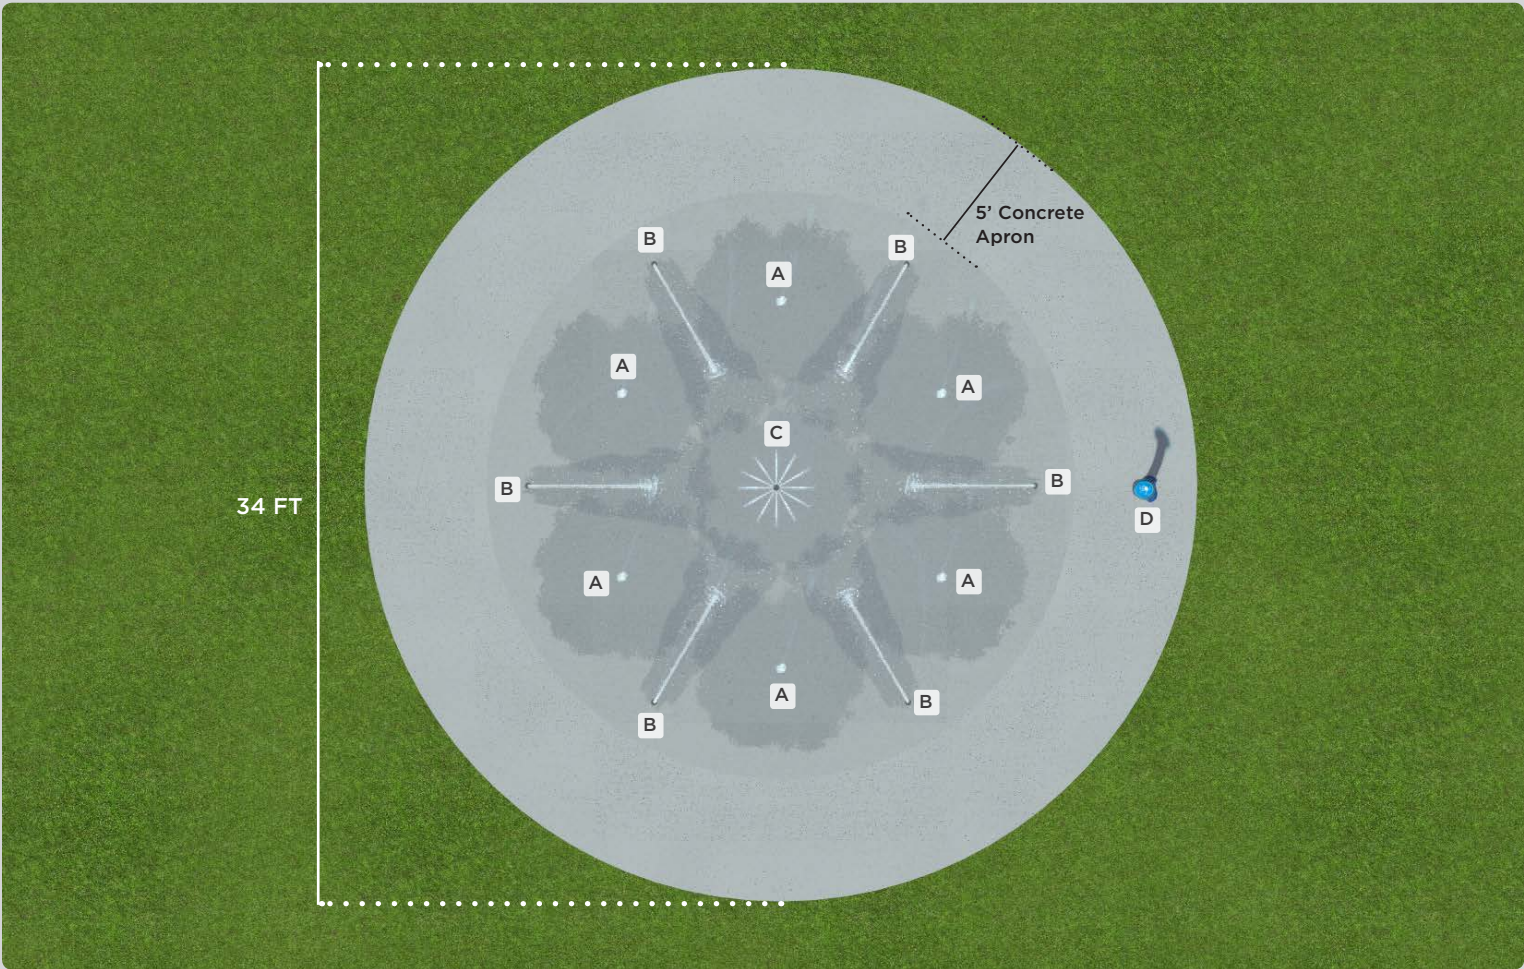

Domestic/Single Pass System

*All products are shown as conceptual only.

Please contact AQUATIX for your free 3D design concept

Domestic/Single Pass System

Overall pad dimensions:
34' Diameter (908 SQ FT)

- A (6) Stream Jets
- B (6) Arch Jets
- C Junior Water Jewel
- D Aquavator

Total System Flow Rate: 67 GPM

*All products are shown as conceptual only.

Please contact AQUATIX for your free 3D design concept